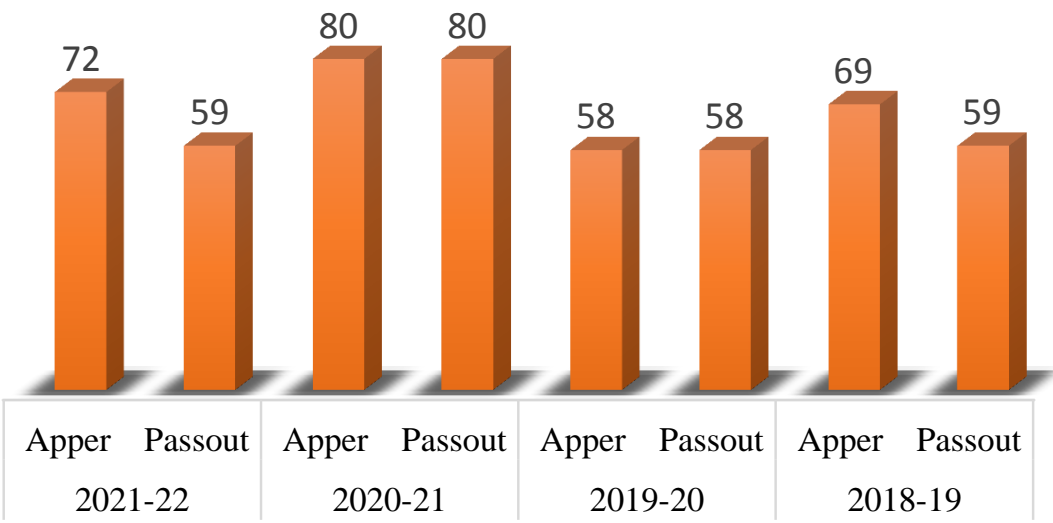

GOVERNMENT POLYTECHNIC KHAMGAON
ELECTRICAL ENGG. DEPARTMENT
RESULT ANALYSIS

Year	2021-22		2020-21		2019-20		2018-19	
Sem	Apper	Passout	Apper	Passout	Apper	Passout	Apper	Passout
Final Year	79	66	58	58	58	58	69	60
Second Year	72	59	80	80	58	58	69	59
First Year	65	37	66	64	60	60	62	49

Second Year

First Year