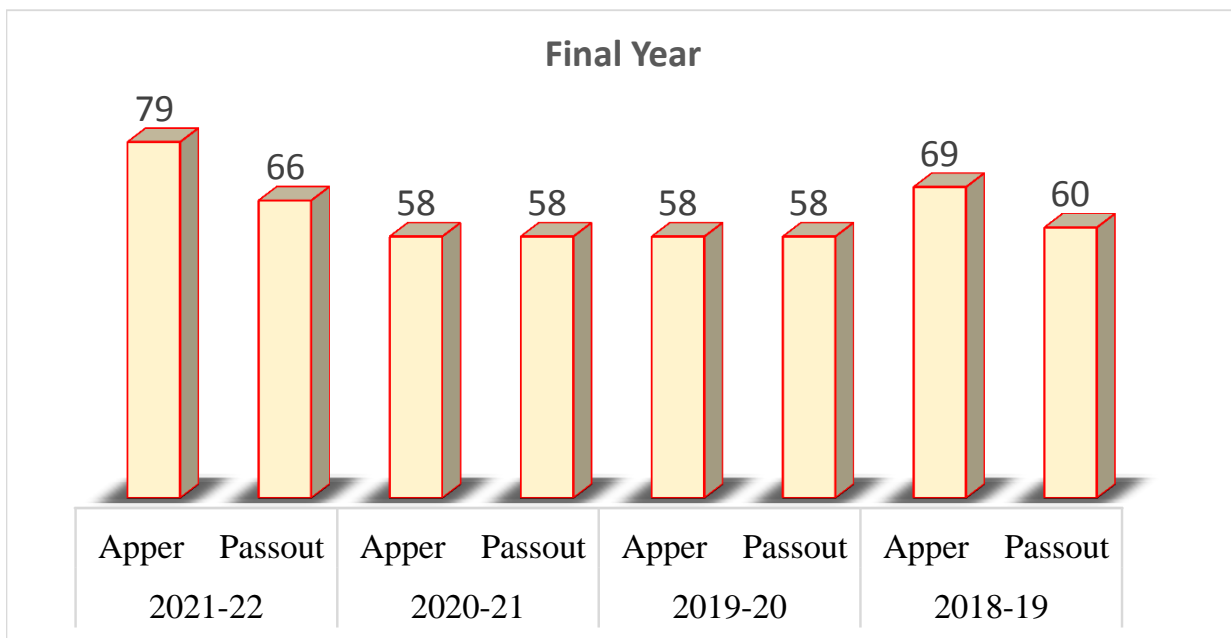

GOVERNMENT POLYTECHNIC KHAMGAON
ELECTRICAL ENGG. DEPARTMENT
RESULT ANALYSIS

Year	2021-22		2020-21		2019-20		2018-19	
Sem	Apper	Passout	Apper	Passout	Apper	Passout	Apper	Passout
Final Year	79	66	58	58	58	58	69	60
Second Year	72	59	80	80	58	58	69	59
First Year	65	37	66	64	60	60	62	49

Second Year

First Year